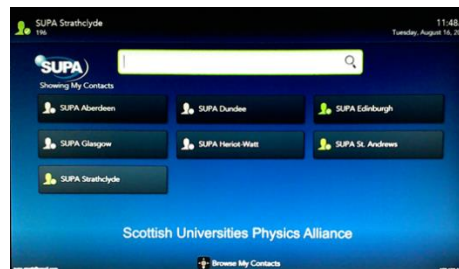

1. SUPA lecture calls end at the hour.

2. To end call prematurely press

on the remote control.

The main screen will return to

main page.

3. If no lecture follows yours, please switch off the screens / projectors by the remote control and the room's light.